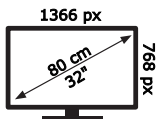

ENERG

Luxor

LPA32BR

26 kWh/1000h

ABCDEF**E**FG

26 kWh/1000h

50657173

2019/2013